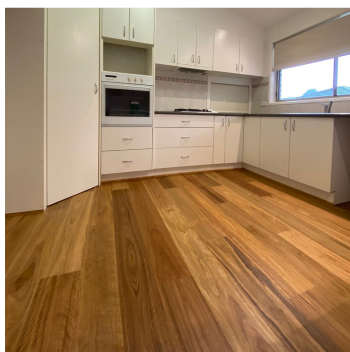

Spotted Gum Engineered Flooring

LB Timber
from \$69.00

Description

Expertly engineered for precision and durability, our Australian-origin spotted gum engineered flooring is a rare find. Featuring the stunning appearance of natural solid wood, with the added benefits of affordability and health, this flooring is a perfect choice for any space.

Specifications

Species	Spotted gum
Top veneer	3 mm
Core structure	Multi-plywood
Top finish	Standard: smooth / Rustic: brush

Variants

Variant	Price
1860 x 136 x 14 mm / Standard	\$79.00
1860 x 136 x 14 mm / Rustic	\$69.00
2200 x 136 x 14 mm / Standard	\$79.00
2200 x 136 x 14 mm / Rustic	\$69.00
1860 x 180 x 14 mm / Standard	\$89.00
1860 x 180 x 14 mm / Rustic	\$79.00
2200 x 180 x 14 mm / Standard	\$89.00
2200 x 180 x 14 mm / Rustic	\$79.00