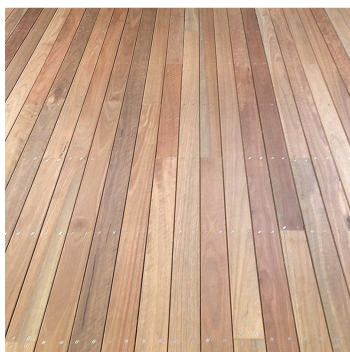

Spotted Gum Decking

LB Timber
from \$4.70

Description

Spotted Gum is a very popular East Coast Australian Hardwood used for decking and flooring. It is a highly durable timber which has been smooth-dressed all-round. Spotted Gum Hardwood Timber Decking has a widely variable grain pattern rich in reds and browns but is well known for its wavy grain and brown colour. It has a high tannin content and can be oiled to protect the timber. A good quality oil applied yearly will help to preserve the spotted gum timber colour.

Variants

Variant	Price
42 mm x 19 mm / Standard & Better	\$4.70
86 mm x 19 mm / Standard & Better	\$7.50
135 mm x 19 mm / Standard & Better	\$14.20